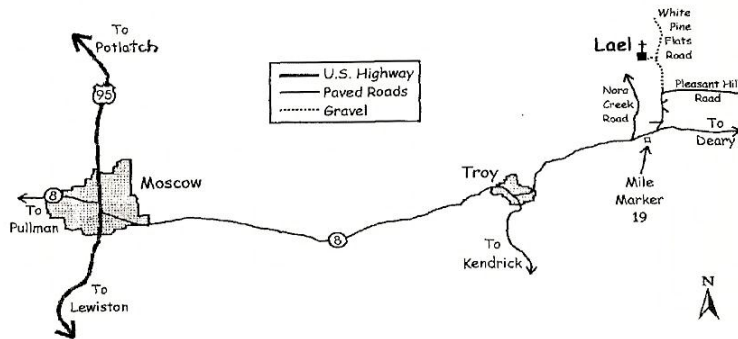

## *Lael Retreat Center*

*1181 White Pine Flats Road  
Troy, Idaho*

## **Directions to Lael**

From State Highway 8 between Troy and Deary, turn north onto White Pine Flats Road just east of highway mile marker 19.

Head north on White Pine Flats Road for a total of about 1.9 miles. (The pavement will change to gravel after 1.2 miles. Do not veer to the right on the pavement, but continue on straight up the hill on the gravel road for about 0.7 miles.)

The Lael property is on the left. There is a fence, a green steel post gate and a sign marking the driveway.